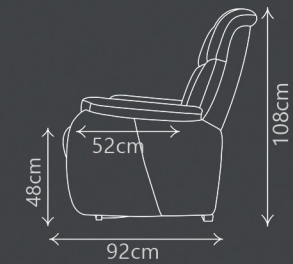

Stof Granite, 100% polyester
Tela Granite, 100% poliéster

COLLI

N.W.: 48 KG
G.W.: 53 KG
CBM.: 0,40 m³
77cm x 78cm x 66cm (LxWxH)

Loadability: 180pcs / 40HC container

SPACE

LZ3M
LIFT
RELAX
FULL RELAX
ZERO GRAVITY
3 MOTORS