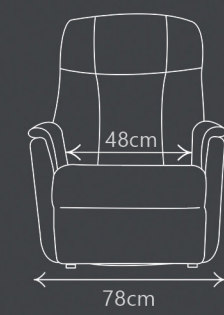

Stof Granite, 100% polyester
Tela Granite, 100% poliéster

COLLI

N.W.: 48 KG
G.W.: 53 KG
CBM.: 0,40 m³
77cm x 78cm x 66cm (LxWxH)

Loadability: 180pcs / 40HC container

SPACE

LZ3M
LIFT
RELAX
FULL RELAX
ZERO GRAVITY
3 MOTORS