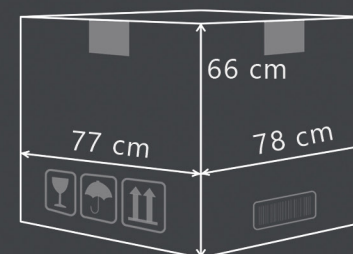

Stof Granite, 100% polyester
Tela Granite, 100% poliéster

COLLI

N.W.: 48 KG
G.W.: 53 KG
CBM.: 0,40 m³
77cm x 78cm x 66cm (LxWxH)

Loadability: 180pcs / 40HC container

SPACE

LZ3M
LIFT
RELAX
FULL RELAX
ZERO GRAVITY
3 MOTORS